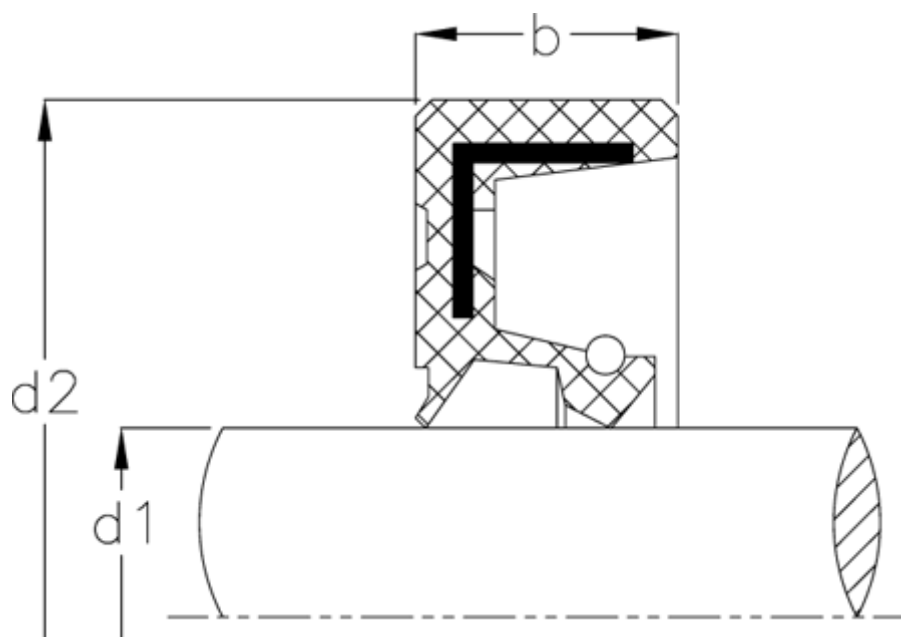

# Data Sheet

Article number: 170201800280070000

Description: KLEE Rotary shaft seal WAS 1828/7  
NBR nitrile rubber, with seal lip

## Measures

---

b	= 7
d1	= 18
d2	= 28
Material	= NBR